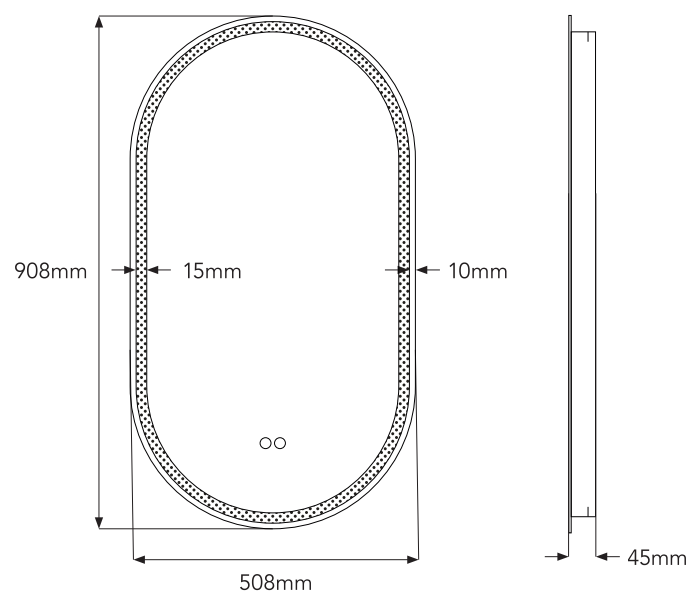

Specifications

- W** 508mm
- H** 908mm
- D** 45mm

WARRANTY

10 years*

*Terms and conditions apply.

Technical drawing

ILUME™

Must be installed by licensed electrician.